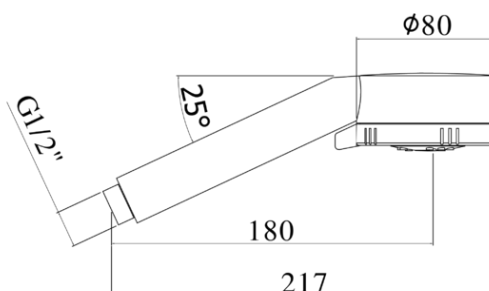

docce - hand showers

DESCRIZIONE | DESCRIPTION

- Doccia MAJORCA completa di:
- Ø80mm
- attacco 1/2"G
- MAJORCA hand-shower complete with:
- Ø80mm
- 1/2"G connection

ARTICOLO | ARTICLE

ZDOC 070

- 3 getti in ABS
- getto normale, massage, soft
- three spray-functions ABS hand-shower
- standard, massage, soft water jet

FINITURE | FINISHES

ZDOC 070

CR- Cromo | Chrome

RAPPORTO PROVA PORTATA | FLOW RATE REPORT

| | Uscita outlet | Pressione / Pressure (bar) | | | | | | | | | |
|---------------------------------|-----------------------------|------------------------------|------|-------|-------|-------|-------|-------|-------|-------|-------|
| | | 0,5 | 1 | 1.5 | 2 | 2.5 | 3 | 3.5 | 4 | 4.5 | 5 |
| Portata / Flow rate (l / min) | getto normale - normal jet | 5.41 | 7.75 | 9.63 | 11.3 | 12.75 | 14.08 | 15.38 | 16.57 | 17.74 | 18.73 |
| | getto massage - massage jet | 6.31 | 9.21 | 11.55 | 13.54 | 15.28 | 16.93 | 18.38 | 19.92 | 21.33 | 22.47 |
| | getto soft - soft jet | 4.75 | 6.67 | 8.27 | 9.62 | 10.94 | 12.1 | 13.1 | 14.07 | 14.92 | 15.86 |